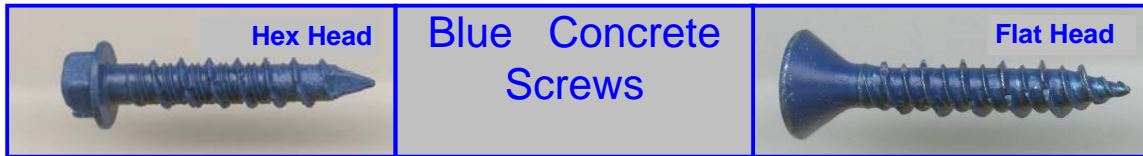

# Metallics

*In Light Of The Current Economic Conditions, Metallics Recognizes The Need To Offer Two Concrete Screw Anchor Alternatives, Our American Made Silver Quadrive Screw Anchor And A Lower Cost Blue Concrete Screw Anchor .*

## Metallics QuaDrive Silver Concrete Screws.

Stock#	UPC#	Screw Sizes
QCSH1	39145	3/16" x 1-1/4"
QCSH2	39146	3/16" x 1-3/4"
QCSH3	39147	3/16" x 2-1/4"
QCSH10	39148	1/4" x 1-1/4"
QCSH20	39149	1/4" x 1-3/4"
QCSH30	39150	1/4" x 2-1/4"
QCSH40	39151	1/4" x 2-3/4"

**Made by Avanti Screw Inc., A Metallics Affiliate. USA**

Hex Head Stock #	UPC#	Concrete Screw Sizes	Flat Head Stock #	UPC#
CSH1F	87101	3/16" x 1-1/4"	CSF1F	87201
CSH2F	87102	3/16" x 1-3/4"	CSF2F	87202
CSH3F	87103	3/16" x 2-1/4"	CSF3F	87203
CSH4F	87104	3/16" x 2-3/4"	CSF4F	87204
CSH5F	87105	3/16" x 3-1/4"	CSF5F	87205
CSH6F	87106	3/16" x 4"	CSF6F	87206
CSH10F	87110	1/4" x 1-1/4"	CSF10F	87210
CSH20F	87120	1/4" x 1-3/4"	CSF20F	87220
CSH30F	87230	1/4" x 2-1/4"	CSF30F	87230
CSH40F	87240	1/4" x 2-3/4"	CSF40F	87240
CSH50F	87250	1/4" x 3-1/4"	CSF50F	87250
CSH60F	87160	1/4" x 4"	CSF60F	87260
CSH70F	87170	1/4" x 5"	CSF70F	87270